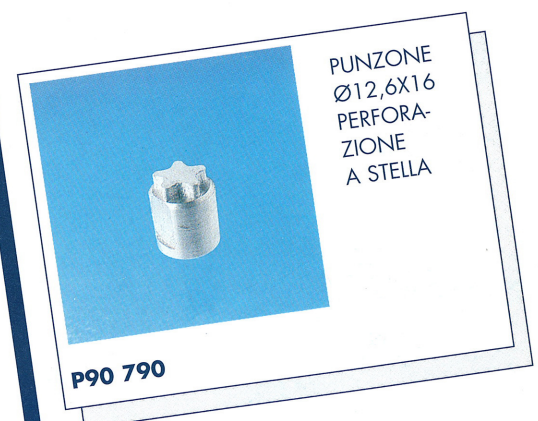

PERFORAZIONI SPECIALI

NEWMEC s.r.l.

Via B. Angelico, 21 - 20052 Monza (Mi) Italy
Tel. +39.039.20.24.452
Fax +39.039.20.24.483

PERFORAZIONI SPECIALI

NEWMEC s.r.l.

Via B. Angelico, 21 - 20052 Monza (Mi) Italy
Tel. +39.039.20.24.452
Fax +39.039.20.24.483